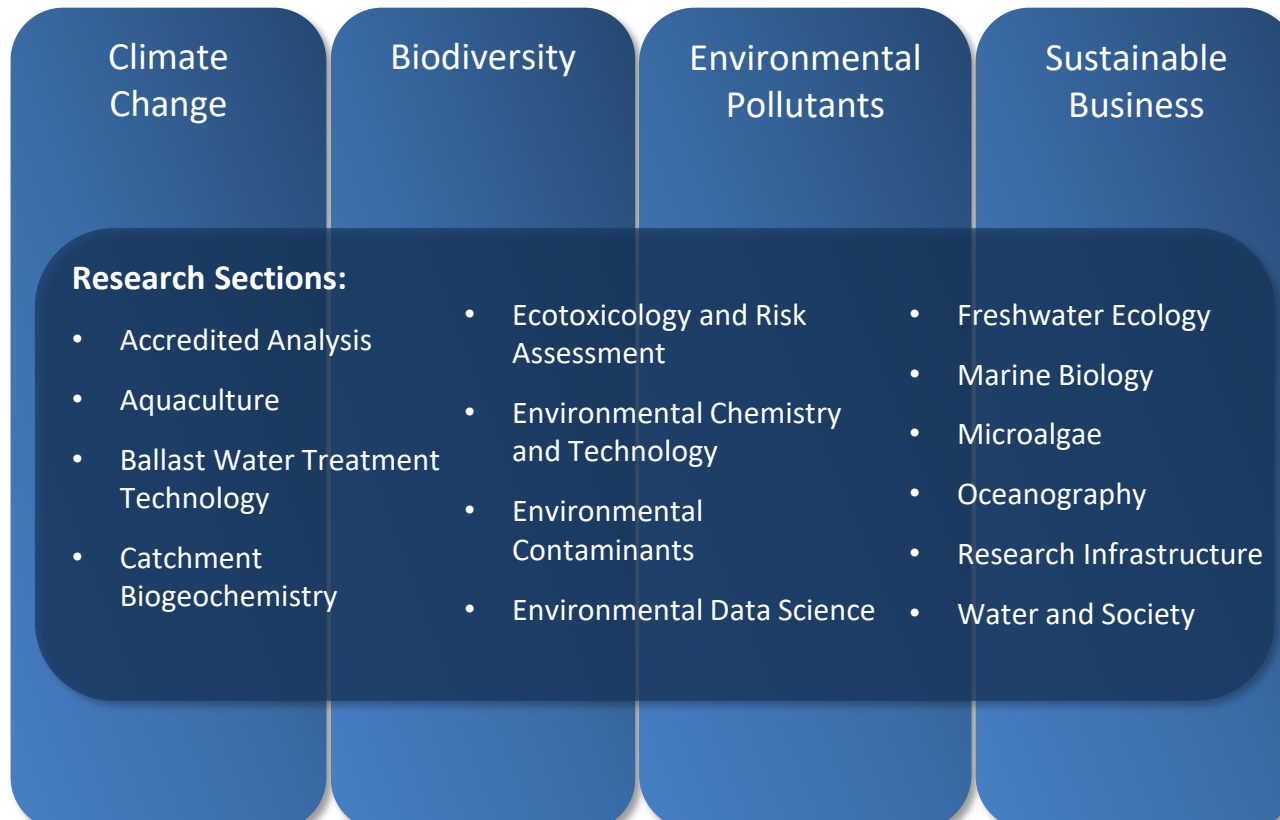

Norwegian Institute for Water Research

Water from the mountains to the fjords and the ocean

NIVA's Management

Managing Dir. Tor-Petter Johnsen
 Deputy Managing Dir. Thorjørn Larssen
 Research Dir. Christopher Harman
 Research Dir. Åse Åtland
 Research Dir. Marianne Olsen
 Research Dir. Kristoffer Kalbekken
 Research Dir. Nikolai Friberg - Biodiversity
 Research Dir. Solrun F. Skjellum – Sustainable Societal Development
 Head of Administration Line Gangeskar
 HR Dir. Anne Smedstad
 Finance Manager Gunn Mia Angell
 Laboratory Dir. Elisabeth Lie